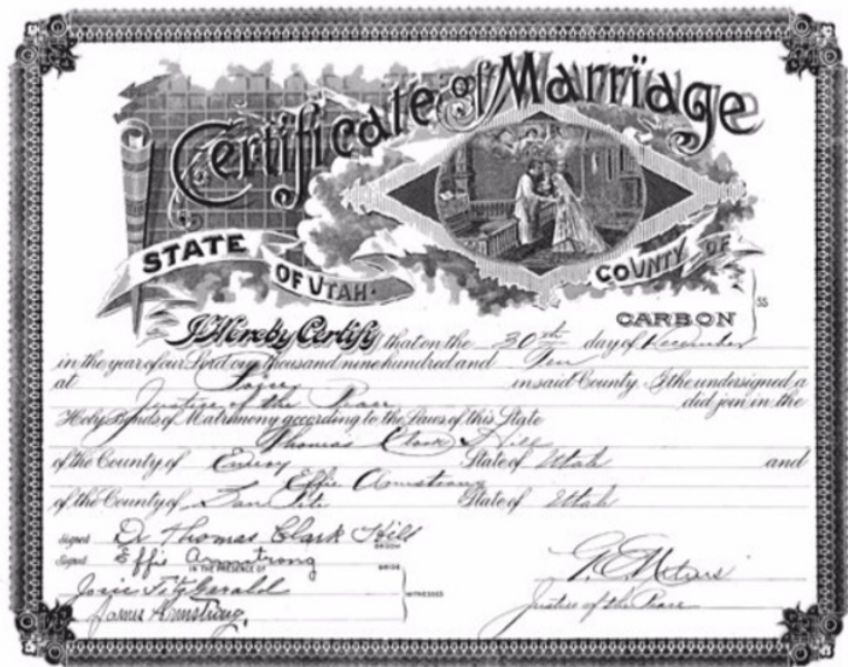

Marriage (Effie Olivia Armstrong)

30 Dec 1910, Price, Carbon Co., Utah

1910

26

Hill, Thomas Clark and Effie Olivia Armstrong Marriage Certificate

Marriage 30 Dec 1910, Price, Carbon Co., Utah

Utah. Carbon County. Marriage Certificate. copy of original certificate, privately held., marriage certificate; 30 December 1910; Thomas Clark Hill and Effie Armstrong (source)

People

- Thomas Clark Hill
  - Name: Thomas Clark Hill
  - Residence: Dec 1910 Emery, Utah, United States
- Spouse of Thomas: Effie Olivia Armstrong
  - Name: Effie Olivia Armstrong
  - Residence: Dec 1910 Sanpete, Utah, United States

Created: heatherdevaun 9 months ago

Edited: heatherdevaun 2 minutes ago

Instantly see all the evidence about all people involved in an event.